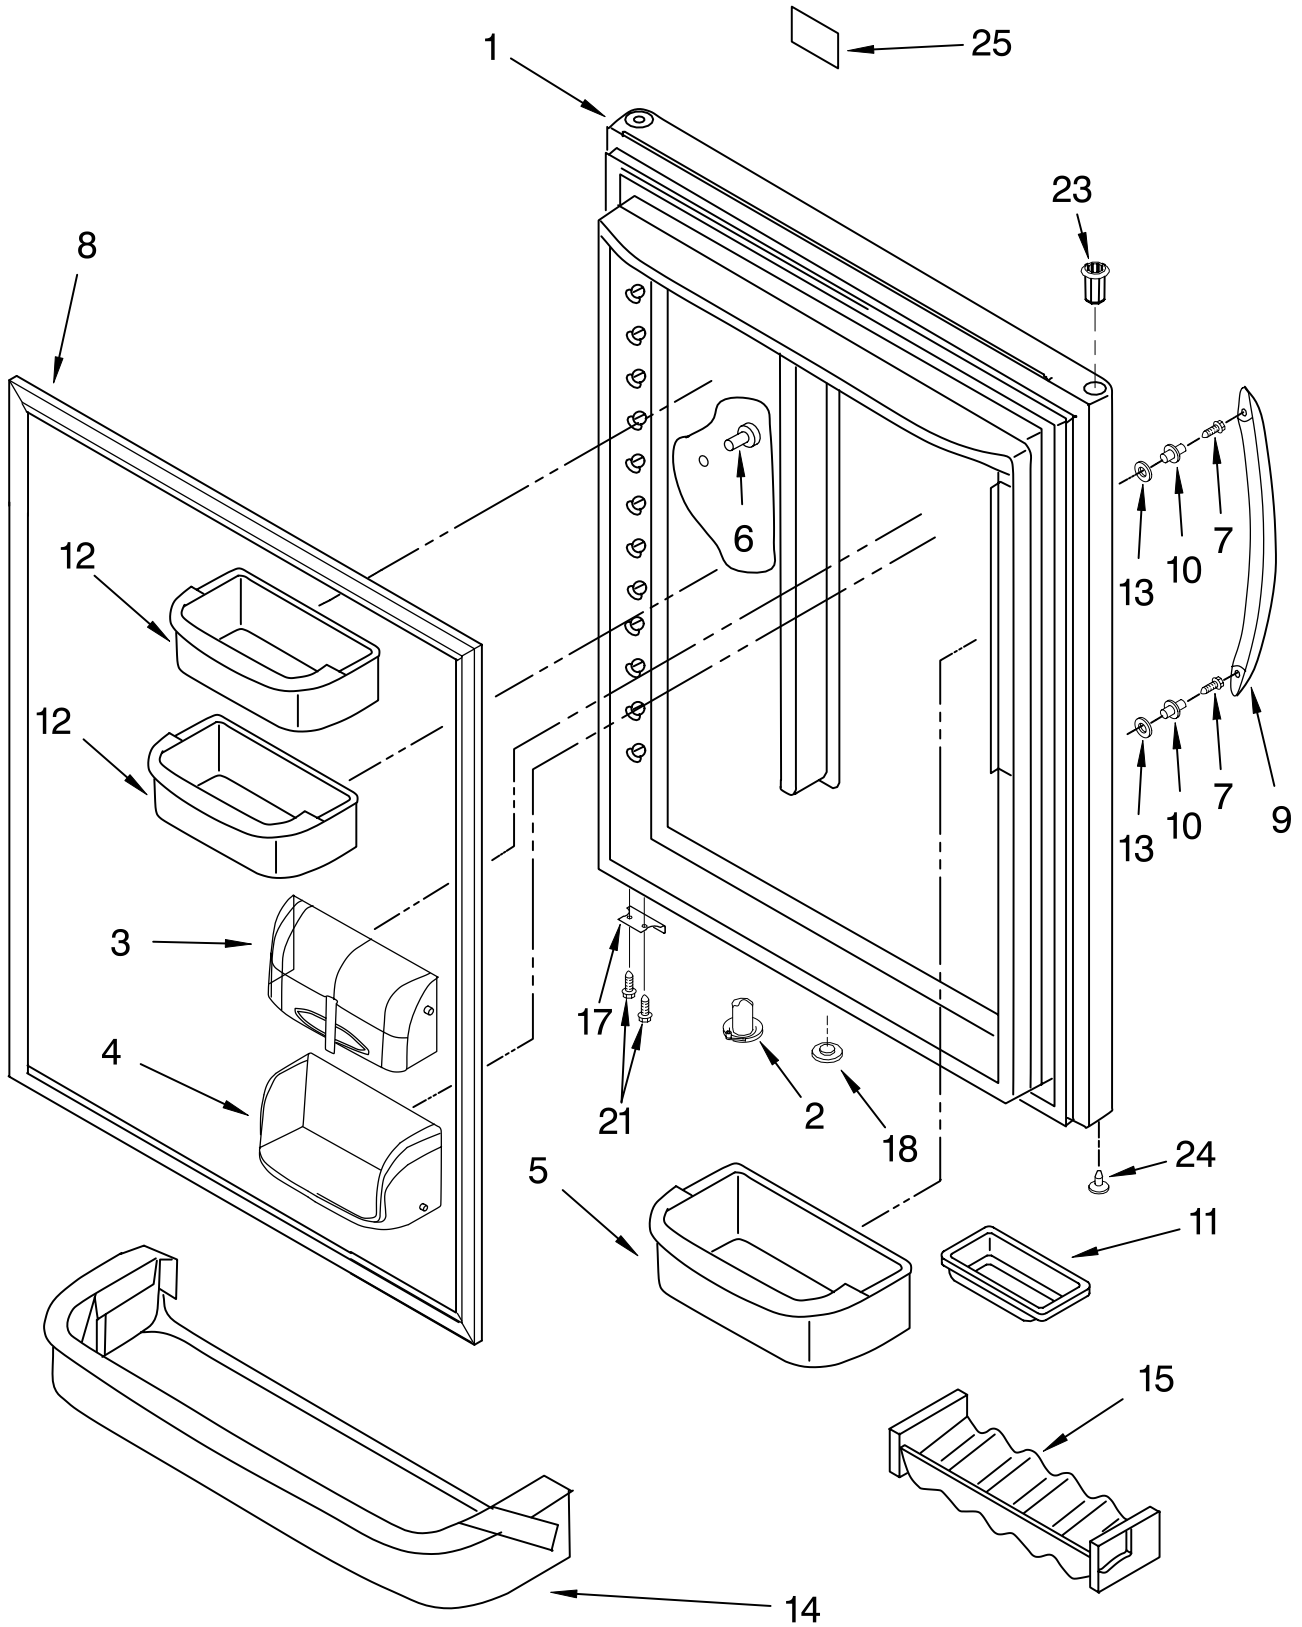

REFRIGERATOR LINER PARTS

For Models: KBRA20EMWH00,KBRA20EMBT00,KBRA20EMBL00,KBRA20EMSS00,KBLA20EMSS00
(White) (Biscuit) (Black) (Stainless Steel-RH)(Stainless Steel-LH)

<u>Illus. No.</u>	<u>Part No.</u>	<u>DESCRIPTION</u>
1		Liner (Not A Serviceable Part)
2	8171026	Housing, Ref. Light
3	8171027	Overlay
4	4344571	Light Switch
5	8170832	Cover, Ref. Light
6	8170834	Housing, Timer
7	8170835	Knob, Damper
8	8170836	Knob, Gear
9	8170837	Gear, Belt
10	8170838	Housing, Light
11	4344395	Screw (2)
12	8171250	Tank, Water
13	8170888	Grommet, Screw
14	8170841	Gear, Damper
15	8170845	Control, Damper
16	8170846	Insulation, Damper
17	8171041	Union
18	8170839	Socket, Light
20	4343660	Light Bulb
21	8171034	Dispenser
22	4343675	Screw
24	8170840	Timer, Defrost
25	8171028	Cover, Control
27	8171029	Belt, Damper
28	8171030	Plate, Filter
29	8171248	Housing, Water Filter Assembly
30	8171033	Cover, Filter
31	8171249	Filter, Water
32	8171042	Head, Filter Bypass
33	8171038	Clip, Waterline
34	4344396	Screw
35	8171039	Top, Dispenser
37	8171036	Switch, Limit

FOR ORDERING INFORMATION REFER TO PARTS PRICE LIST

REFRIGERATOR DOOR PARTS

For Models: KBRA20EMWH00, KBRA20EMBT00, KBRA20EMBL00, KBRA20EMSS00, KBLA20EMSS00
(White) (Biscuit) (Black) (Stainless Steel-RH) (Stainless Steel-LH)

FOR ORDERING INFORMATION REFER TO PARTS PRICE LIST